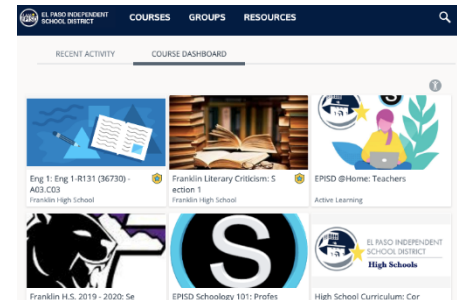

Schoology – a.k.a. Your Virtual Classrooms

1. Option 1: from the EPISD Plaza, click on the Schoology icon. (You will be logged in automatically.)
2. Option 2: Go to episid.schoology.com (Don't forget to Bookmark this site!)
3. Login using:
   1. Username = the stem of your EPISD email
   2. Password = your birthday (YYYYMMDD)
4. From here, you should see an image for each of your classes for this year on the Course Dashboard. This is where your teachers will post assignments, updates, and all other needed information.