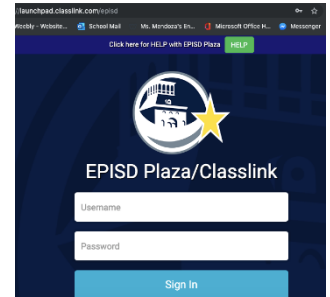

WELCOME TO FRANKLIN HIGH SCHOOL!

DIGITAL RESOURCES GUIDE

Once you are registered and have your EPISD credentials, you can access the learning resources you need.

EPISD Plaza – a.k.a. Your Resource Connection Hub

- Option 1: Click on the EPISD Plaza icon on your school issued laptop.
Option 2: Go to launchpad.classlink.com/episid (Don't forget to Bookmark this site!)
- Login using:
 - Username = the stem of your EPISD email
 - Password = your birthday (YYYYMMDD)
- From here, you can find icons that link to all of your educational sites and resources. (Your teachers will direct you to the tools you will need for their class including where to access your digital textbooks.)